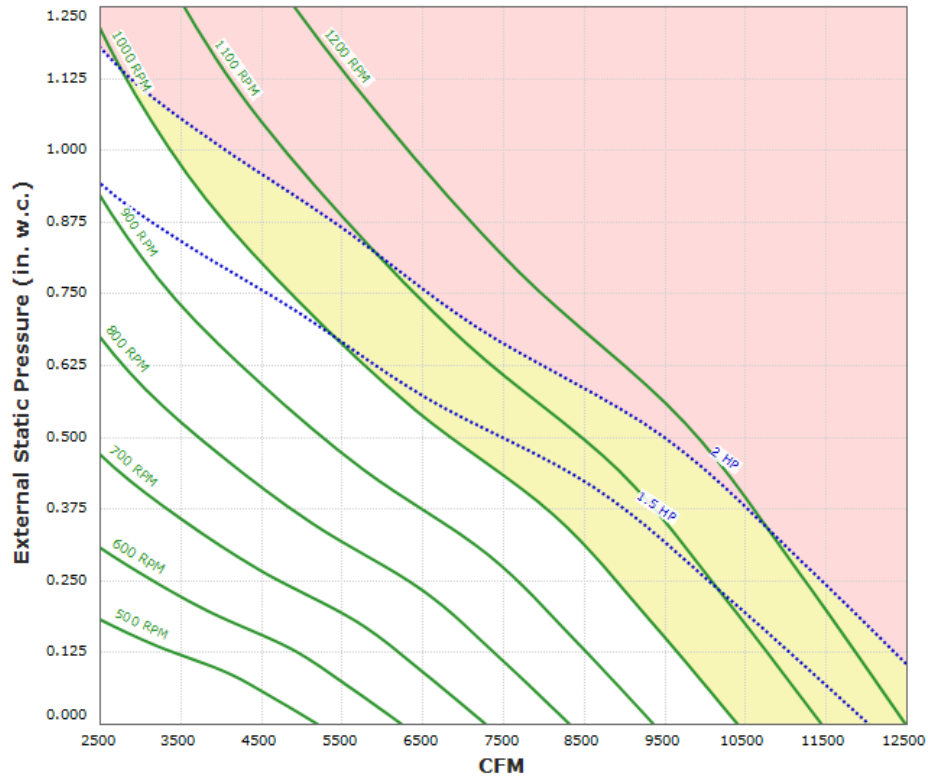

R-AWPD-30-S Performance Curve

Max Sizeable RPM = 1250 RPM. Curve shown extended beyond this point for reference only.

Motor DHP00265 has an rpm range of 300 to 1150.

Motor DHP1/565 has an rpm range of 300 to 1150.

Motor DTP0026 has an rpm range of 300 to 1150.

Motor DTP0026-50 has an rpm range of 300 to 958.

Motor DTP1/56 has an rpm range of 300 to 1150.

Motor DTP1/56-50 has an rpm range of 300 to 958.

Motor EP00265 has an rpm range of 300 to 1150.

Motor EP1/565 has an rpm range of 300 to 1150.

Motor GP0026 has an rpm range of 300 to 1150.

Motor GP0026-50 has an rpm range of 300 to 958.

Motor GP1/56 has an rpm range of 300 to 1150.

Motor GP1/56-50 has an rpm range of 300 to 958.